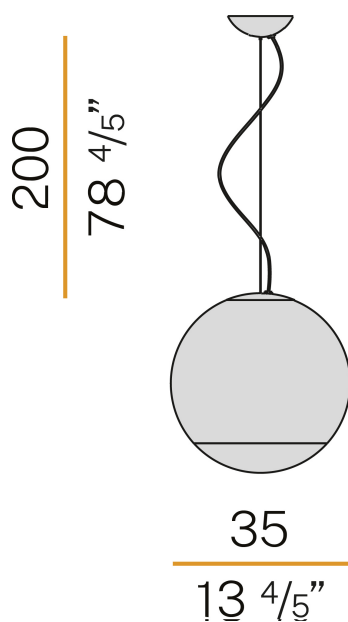

## Smoke

220-240V AC

L01540.035.0200

 titanium/smoky grey diffuser

### Data sheet

CODE	L01540.035.0200
SYSTEM POWER CONSUMPTION	max 116W
EFFICACY	11.47lm/W
LIGHT SOURCE	LED retrofit / halogen
LIGHT SOURCE KIT	* included
COMPATIBLE SOURCES	LED retrofit bulb 21W E27 2700K Ra80 2500lm * / max.116W E27
COLOUR TEMPERATURE	2700K Ra>80
LIGHT DISTRIBUTION	diffused
POWER SUPPLY	220-240V AC
FREQUENCY	50/60Hz
NOMINAL LUMINOUS FLUX	2500lm
LUMEN OUTPUT	1330lm
EFFICIENCY	53.2%
WEIGHT	2.93 Kg
PROTECTION DEGREE	IP20
PACKING DIMENSIONS (CM)	0,0 x 0,0 x 0,0

Suspension lighting fixture for interiors, with direct and indirect light emission. Pickled sheet metal structure in titanium polyacrylic paint. Diffuser in hand-crafted blown glass with white or smoke-grey shaded effect. 2m (78,7") long steel suspension cable. 2m (78,7") long power cable in transparent PVC. Power canopy with galvanized sheet metal ceiling bracket and pickled sheet metal covering in titanium polyacrylic paint.

### Polar diagram